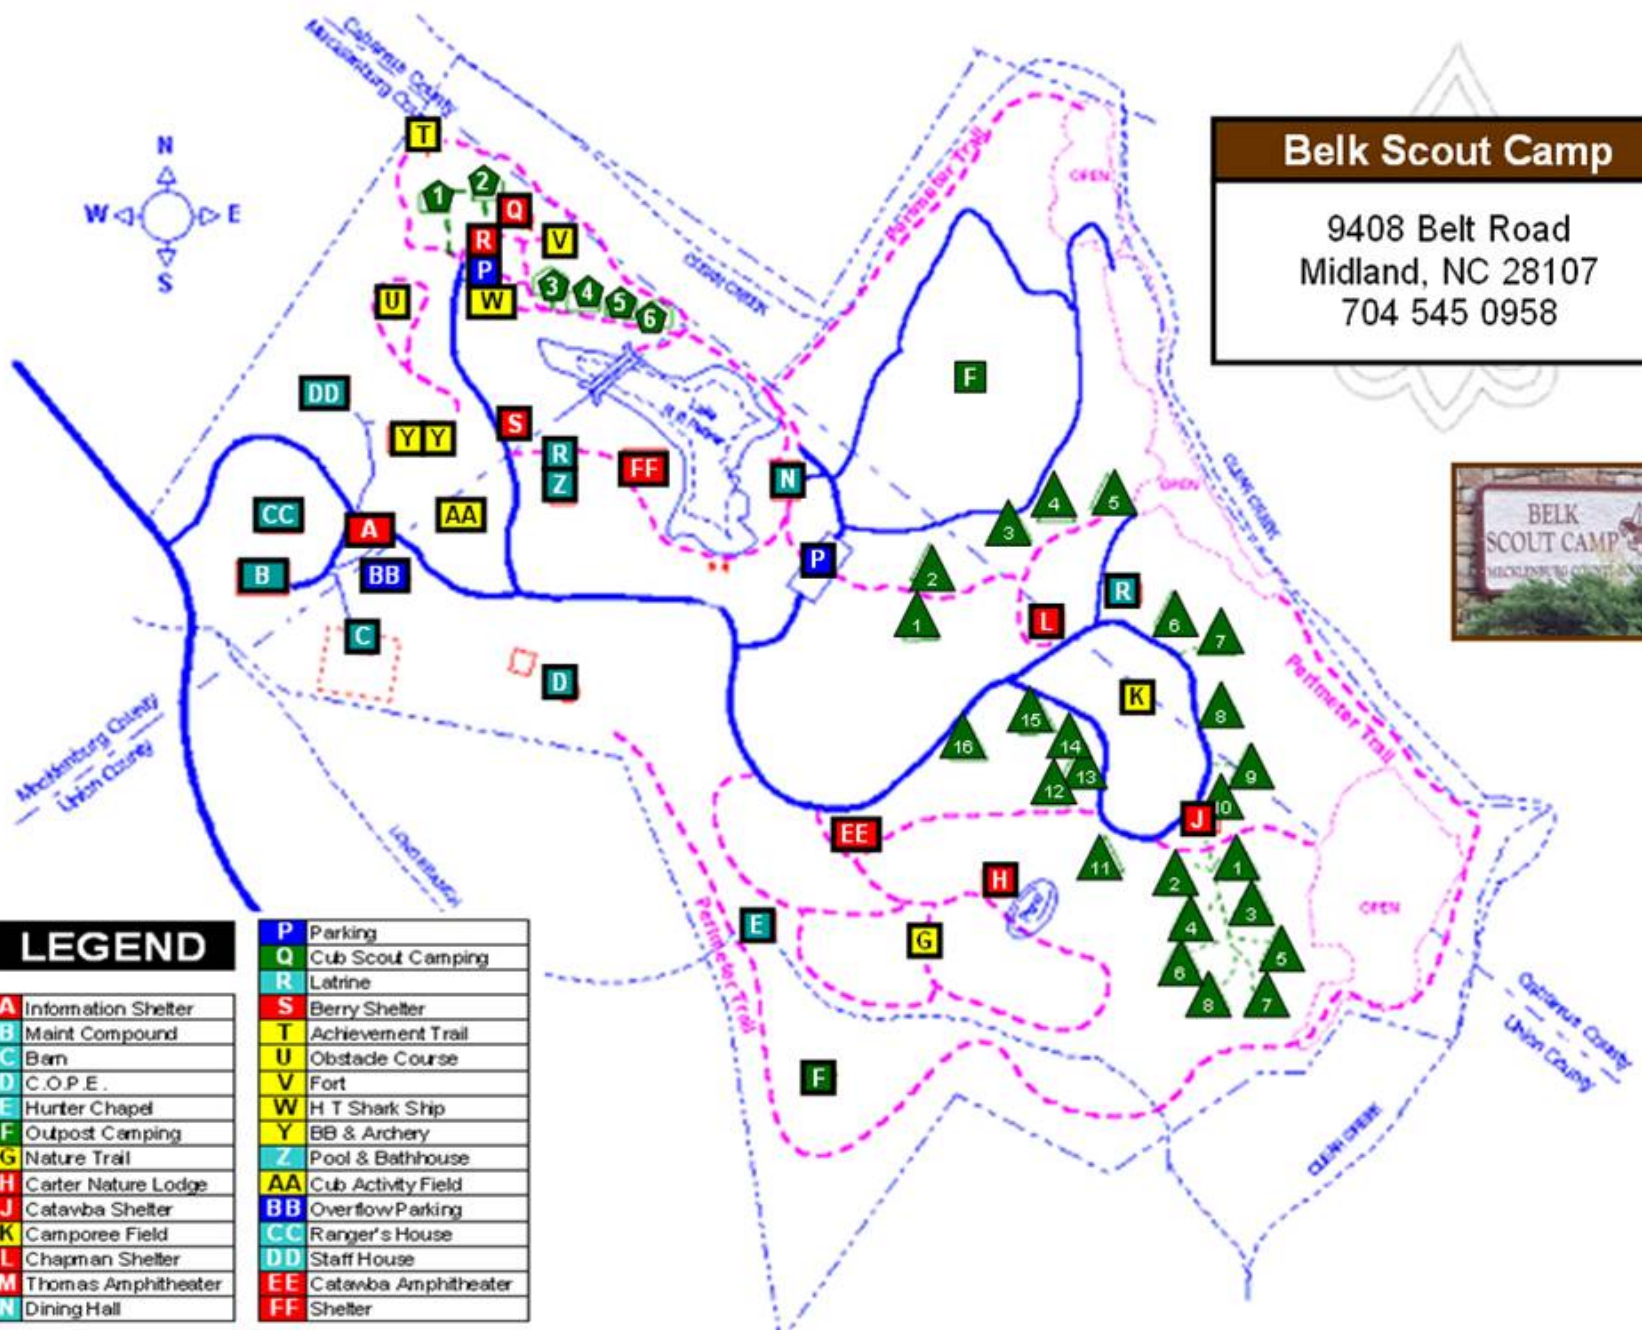

**Belk Scout Camp**

9408 Belt Road  
 Midland, NC 28107  
 704 545 0958

LEGEND	
<b>A</b>	Information Shelter
<b>B</b>	Maint Compound
<b>C</b>	Barn
<b>D</b>	C.O.P.E.
<b>E</b>	Hunter Chapel
<b>F</b>	Outpost Camping
<b>G</b>	Nature Trail
<b>H</b>	Carter Nature Lodge
<b>J</b>	Catawba Shelter
<b>K</b>	Camporee Field
<b>L</b>	Chapman Shelter
<b>M</b>	Thomas Amphitheater
<b>N</b>	Dining Hall
<b>P</b>	Parking
<b>Q</b>	Cub Scout Camping
<b>R</b>	Latrine
<b>S</b>	Berry Shelter
<b>T</b>	Achievement Trail
<b>U</b>	Obstacle Course
<b>V</b>	Fort
<b>W</b>	H T Shark Ship
<b>Y</b>	BB & Archery
<b>Z</b>	Pool & Bathhouse
<b>AA</b>	Cub Activity Field
<b>BB</b>	Overflow Parking
<b>CC</b>	Ranger's House
<b>DD</b>	Staff House
<b>EE</b>	Catawba Amphitheater
<b>FF</b>	Shelter